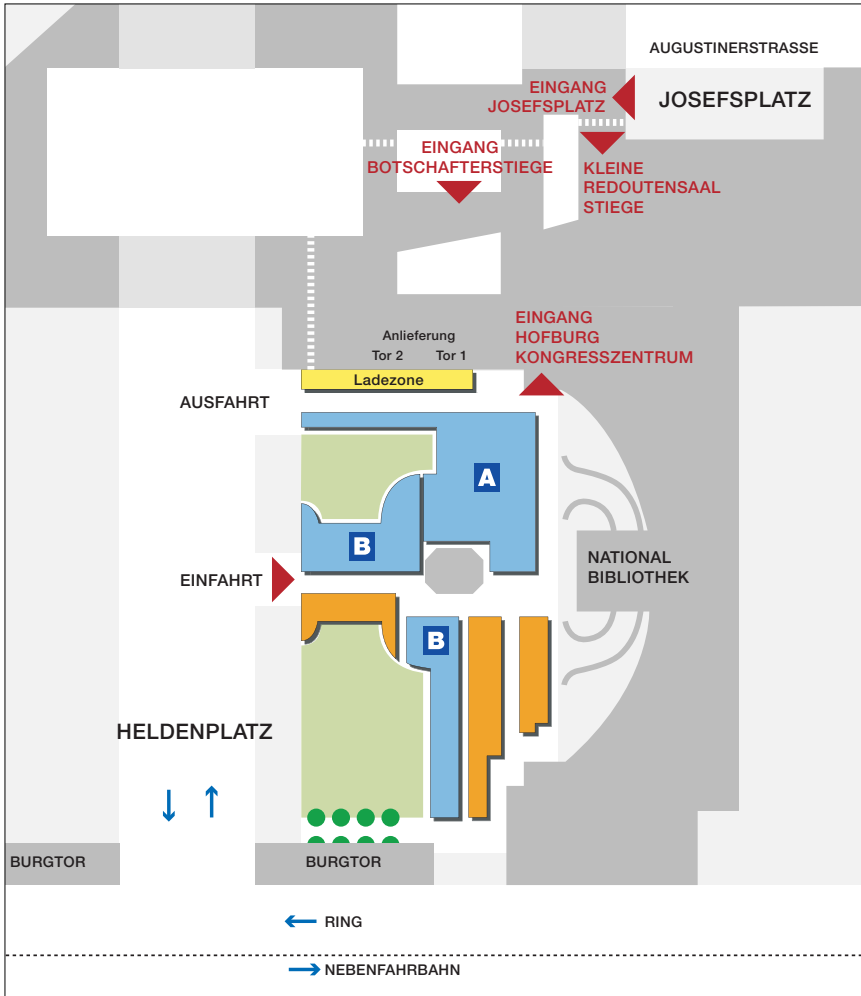

# HOFBURG LOCATION MAP

Map A - Overview

- Tramway
- Underground
- Bus
- by car

You can reach us via public transportation:

- Underground: U1, U3
- Tramway: D, J, 1, 2
- Bus: 2A, 3A

Josefsplatz no parking-site!  
Only for delivery  
(freight vehicles below 7,5t)

# HOFBURG LOCATION MAP

Map B - detailed view

 Parking site for members of your event

 Parking site OSCE  
 Timezone A:  
 Mo-Su 8.00 a.m.-7.00 p.m.  
 Timezone B:  
 Mo-Fr 9.00 a.m.-7.00 p.m.

During conference pauses:  
 Timezone B vacant.