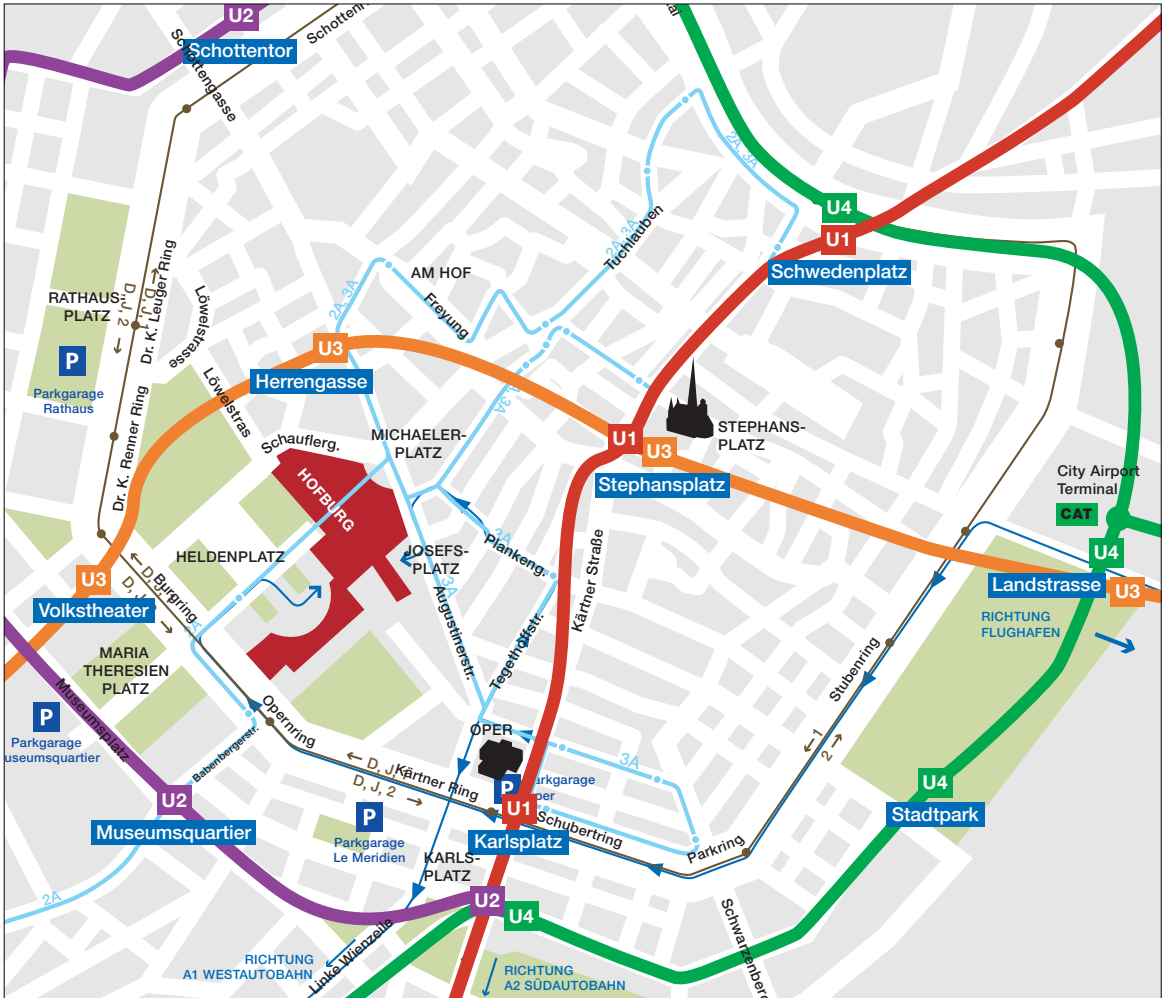

# HOFBURG LOCATION MAP

Map A - Overview

- Tramway
- Underground
- Bus
- by car

You can reach us via public transportation:

- Underground: U1, U3
- Tramway: D, J, 1, 2
- Bus: 2A, 3A

Josefsplatz no parking-site!  
Only for delivery  
(freight vehicles below 7,5t)

# HOFBURG LOCATION MAP

Map B - detailed view

 Parking site for members of your event

 Parking site OSCE  
 Timezone A:  
 Mo-Su 8.00 a.m.-7.00 p.m.  
 Timezone B:  
 Mo-Fr 9.00 a.m.-7.00 p.m.

During conference pauses:  
 Timezone B vacant.