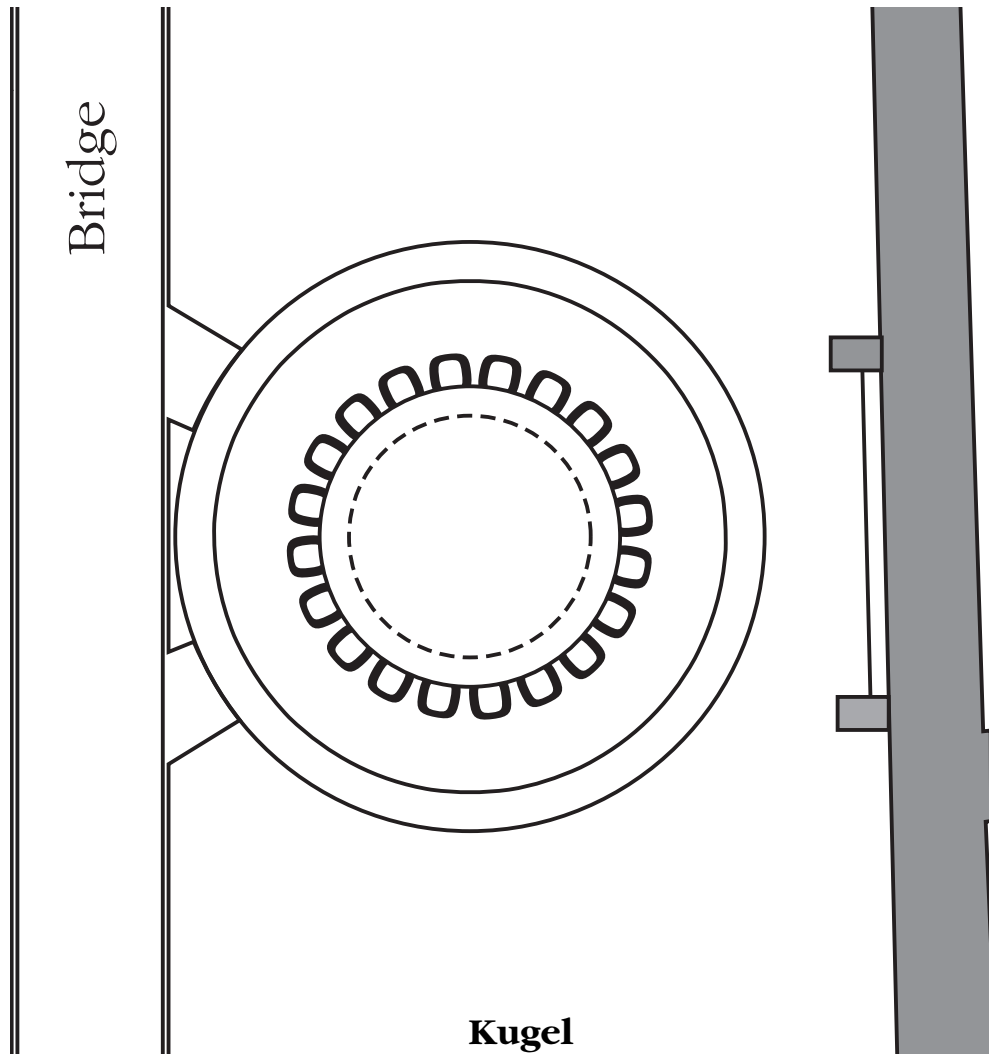

HOFBURG REDOUTENSÄLE VIENNA

FIFTH FLOOR · KUGEL

ø 15,00 m
Fl. space: ~7,00 m²

Round
Conference table: 20 Pax